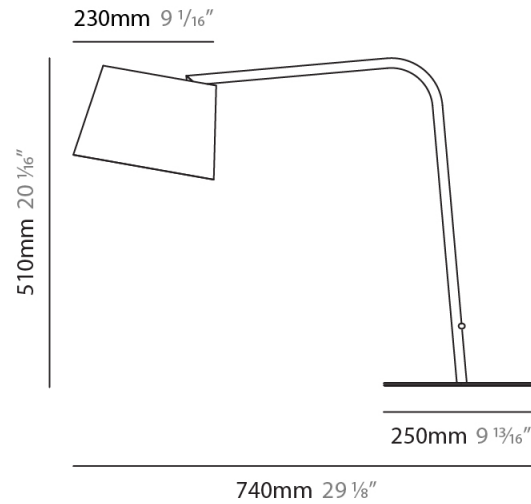

PROJECT
TYPE
SPECIFIER
QUANTITY
DATE

EXCENTRICA PORTABLE

D54008-

base number   Finish
Options

1. To build a product code in our configurator select the specify button on the base model # product page
2. To build a manual product code on this datasheet choose from the options listed below in blue font and add the suffix to the base model #

GENERAL

Series: Excentrica
Partner: Fambuena
Division: Design
Installation: Portable
Product Type: Table
Mounting Location: Table
Light Distribution: Direct

PHYSICAL

Shape: Cylinder
Diameter (mm): 230
Diameter (in): 9 1/16
Height (mm): 510
Height (in): 20 1/16
Extension (mm): 740
Extension (in): 29 1/8
Diffuser: Cotton Shade
Fixture Finish: WHI / BLK
Holder Finish: WHI / BLK
Fixture Material: Metal
Upon Request: Bolt Down

ELECTRICAL

Number of Lamps: 1
Lamp Type: LED Retrofit
Lamp Shape: B10
Bulb Included: Bulb Not Included
Max. Wattage Per Lamp (W): 4
Lamp Base: E12
Input Voltage (V): 120

LED

OPTICAL

RATINGS AND CERTIFICATIONS

Certified By: Certified for North American Standards
IP rating: IP20