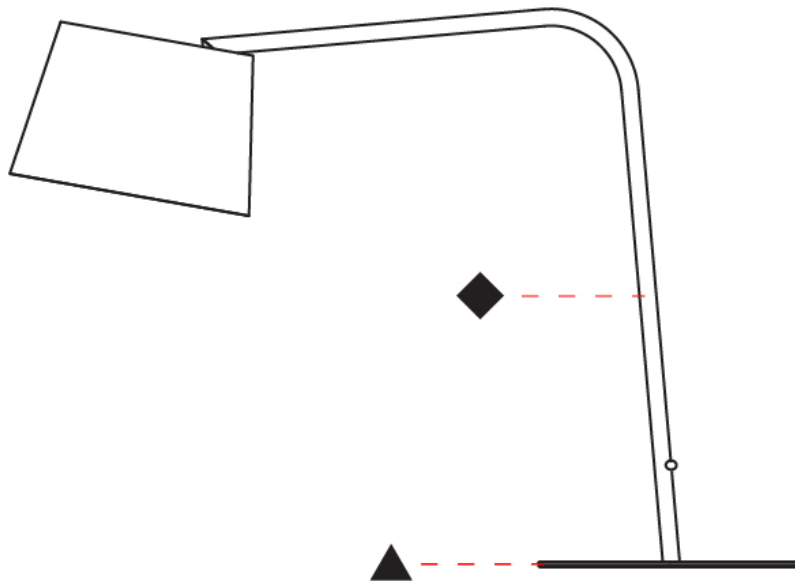

D54048-

PROJECT _____

TYPE _____

SPECIFIER _____

QUANTITY _____

DATE _____

D