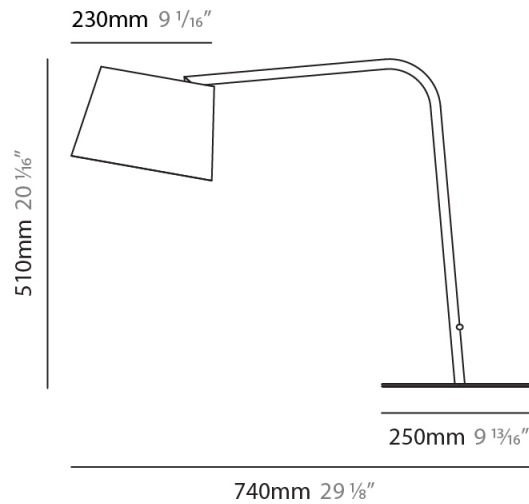

PROJECT	_____
TYPE	_____
SPECIFIER	_____
QUANTITY	_____
DATE	_____

EXCENTRICA PORTABLE

D54048- _____ - _____
base number   Finish   Finish
                         Options   Options

1. To build a product code in our configurator select the specify button on the base model # product page
2. To build a manual product code on this datasheet choose from the options listed below in blue font and add the suffix to the base model #

GENERAL

Series: Excentrica
Partner: Fambuena
Division: Design
Installation: Portable
Product Type: Table
Mounting Location: Table
Light Distribution: Direct

PHYSICAL

Shape: Cylinder
Diameter (mm): 230
Diameter (in): 9 1/16
Height (mm): 510
Height (in): 20 1/16
Extension (mm): 740
Extension (in): 29 1/8
Diffuser: Cotton Shade
Fixture Finish: [BRA / PWT](#)
Holder Finish: [BLM / WHM](#)
Fixture Material: Metal / Marble
Upon Request: Bolt Down

ELECTRICAL

Number of Lamps: 1
Lamp Type: LED Retrofit
Lamp Shape: B10
Bulb Included: Bulb Not Included
Max. Wattage Per Lamp (W): 4
Lamp Base: E12
Input Voltage (V): 120

LED

OPTICAL

RATINGS AND CERTIFICATIONS

Certified By: Certified for North American Standards
IP rating: IP20